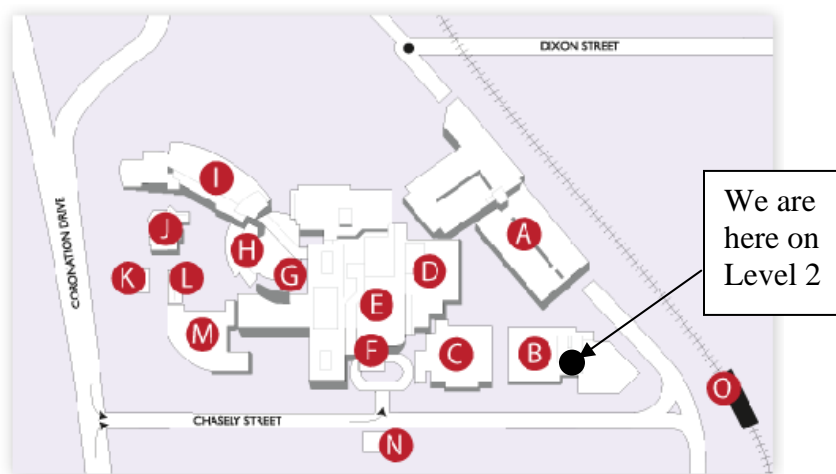

How to Get There and Accommodation Information

Car: When travelling by car, parking is available on streets surrounding the Wesley area and also in the multi-story complex which can be entered from Chasely Street. Please see map below marked (A).

Train: When travelling by train the hospital is located right next to Auchenflower train station. If connecting from the city (Central Station) take the Ipswich/Rosewood train 3 stations to Auchenflower. Please see map below marked (O).

Taxi: The local taxi contact numbers are 13 19 24 or 131 008.

A	Multi Story Car Park	H	Hydrotherapy
B	The Wesley Medical Centre	I	Moorlands Wing
C	The Sandford Jackson Building	J	Moorlands House
D	Day Centre	K	Choices Rooms
E	The Wesley Emergency Center	L	Volunteer's Cottage
F	Main Hospital Entrance	M	Maternity Unit
G	Evan & Mary Thomson Auditorium	N	Rotary Lodge
		O	Auchenflower Railway Station